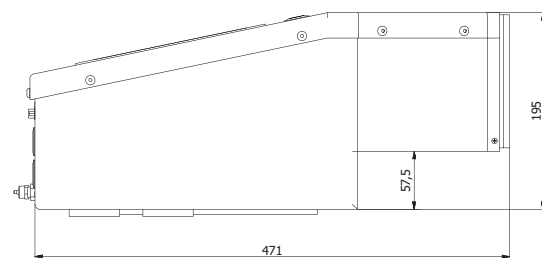

DIMENSIONS

Limitronic, S.L.
Calle Andorra 19
12006 Castellón - Spain
Tel. (+34) 964 562 199
Fax. (+34) 964 503 070
info@limitronic.com

limitronic.com